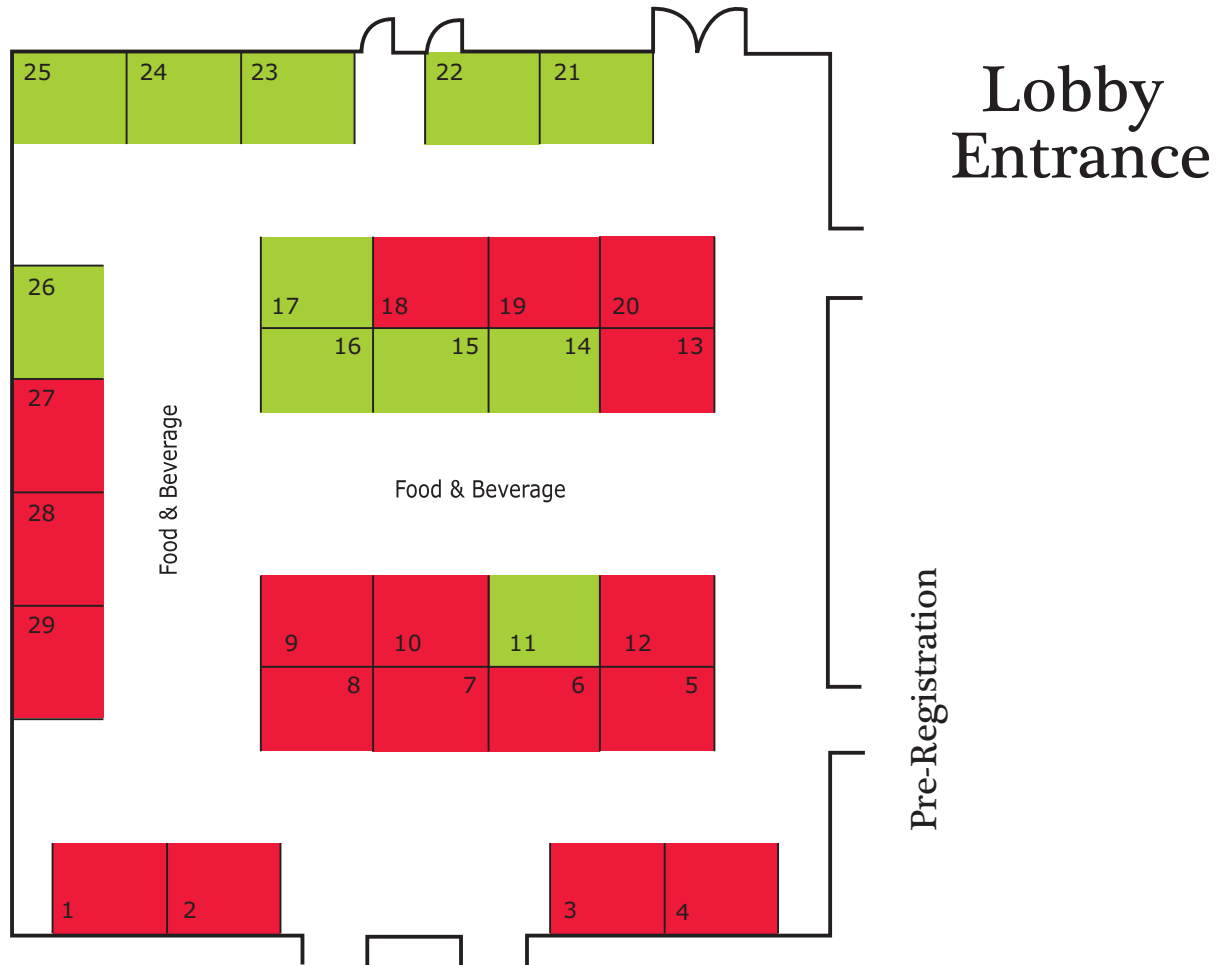

Commercial Exhibit Area

← To Panel Sessions

Two premium exhibit spaces (approximately 30' x 20') are offered in the Arizona Foyer.

Arizona Foyer

December 6-9

2010 Symposium on Racing & Gaming